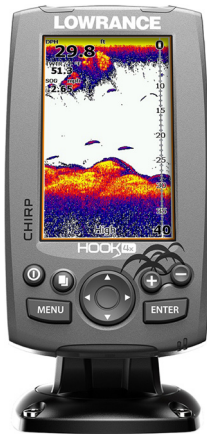

## HOOK 4X FISHFINDER

WITH DOWNSCAN  
TRANSDUCER

Only ~~\$299.95~~ Save ~~\$30.95~~

**LOWRANCE**

## HOOK 9 CHARTPLOTTER

COMPLETE WITH  
DOWNSCAN & NZ  
CHART

Only ~~\$1399.95~~  
Save ~~\$395.00~~

**SIMRAD**

## GO 5 CHARTPLOTTER

COMPLETE WITH  
TOTALSCAN & NZ CHART

Only ~~\$999.95~~ Save ~~\$239.00~~

**COBB PREMIER**

COMPLETE WITH  
ROAST RACK &  
CARRY BAG

Only ~~\$269.95~~  
Save ~~\$30.00~~

**PROJECTA**  
more switched on